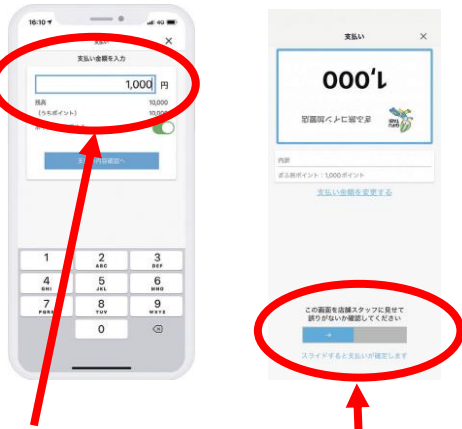

Scan QR code

How to find shops

③

Points added

1point = 1JPY(¥)

You can use this app at stores displaying this Minamo character signboard.

Tap here

How to use

①

Tap here

②

Scan QR code

You can also use this app at Sarubobo Coin member stores displaying this sticker.

③

① Enter payment amount

② Swipe to the right